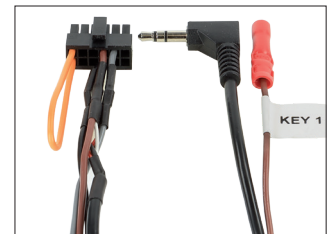

ALPINE

KENWOOD

PIONEER/SONY

JVC

CLARION

CHINA HEADUNITS

ZENEC

Basis/base : Pin 5 schwarz
 Ring/ring: Pin 4 rot
 Spitze/tip: Pin 6 weiss