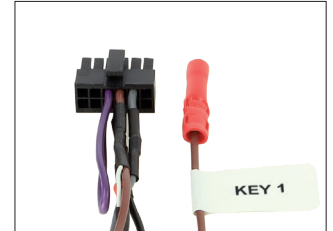

ALPINE

KENWOOD

PIONEER/SONY

JVC

CLARION

CHINA HEADUNITS

ZENEC

Basis/base : Pin 5 schwarz
 Ring/ring: Pin 4 rot
 Spitze/tip: Pin 6 weiss