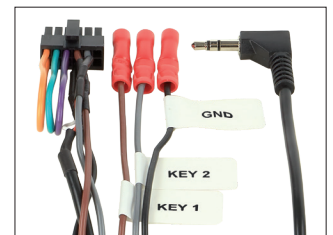

ALPINE

KENWOOD

PIONEER/SONY

JVC

CLARION

CHINA HEADUNITS

ZENEC

Basis/base : Pin 5 schwarz
 Ring/ring: Pin 4 rot
 Spitze/tip: Pin 6 weiss