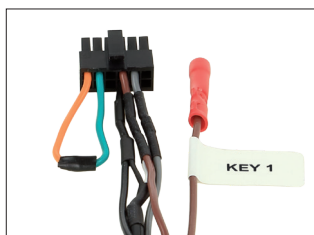

ALPINE

KENWOOD

PIONEER/SONY

JVC

CLARION

CHINA HEADUNITS

ZENEC

Basis/base : Pin 5 schwarz
 Ring/ring: Pin 4 rot
 Spitze/tip: Pin 6 weiss