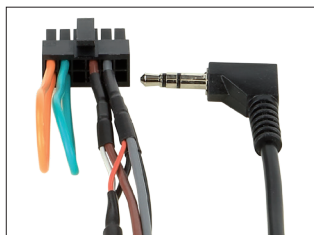

ALPINE

KENWOOD

PIONEER/SONY

JVC

CLARION

CHINA HEADUNITS

ZENEC

Basis/base : Pin 5 schwarz
 Ring/ring: Pin 4 rot
 Spitze/tip: Pin 6 weiss