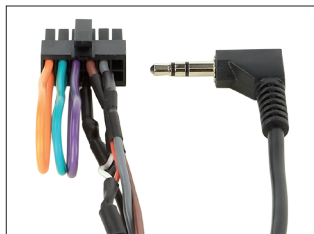

ALPINE

KENWOOD

PIONEER/SONY

JVC

CLARION

CHINA HEADUNITS

ZENEC

Basis/base : Pin 5 schwarz
 Ring/ring: Pin 4 rot
 Spitze/tip: Pin 6 weiss